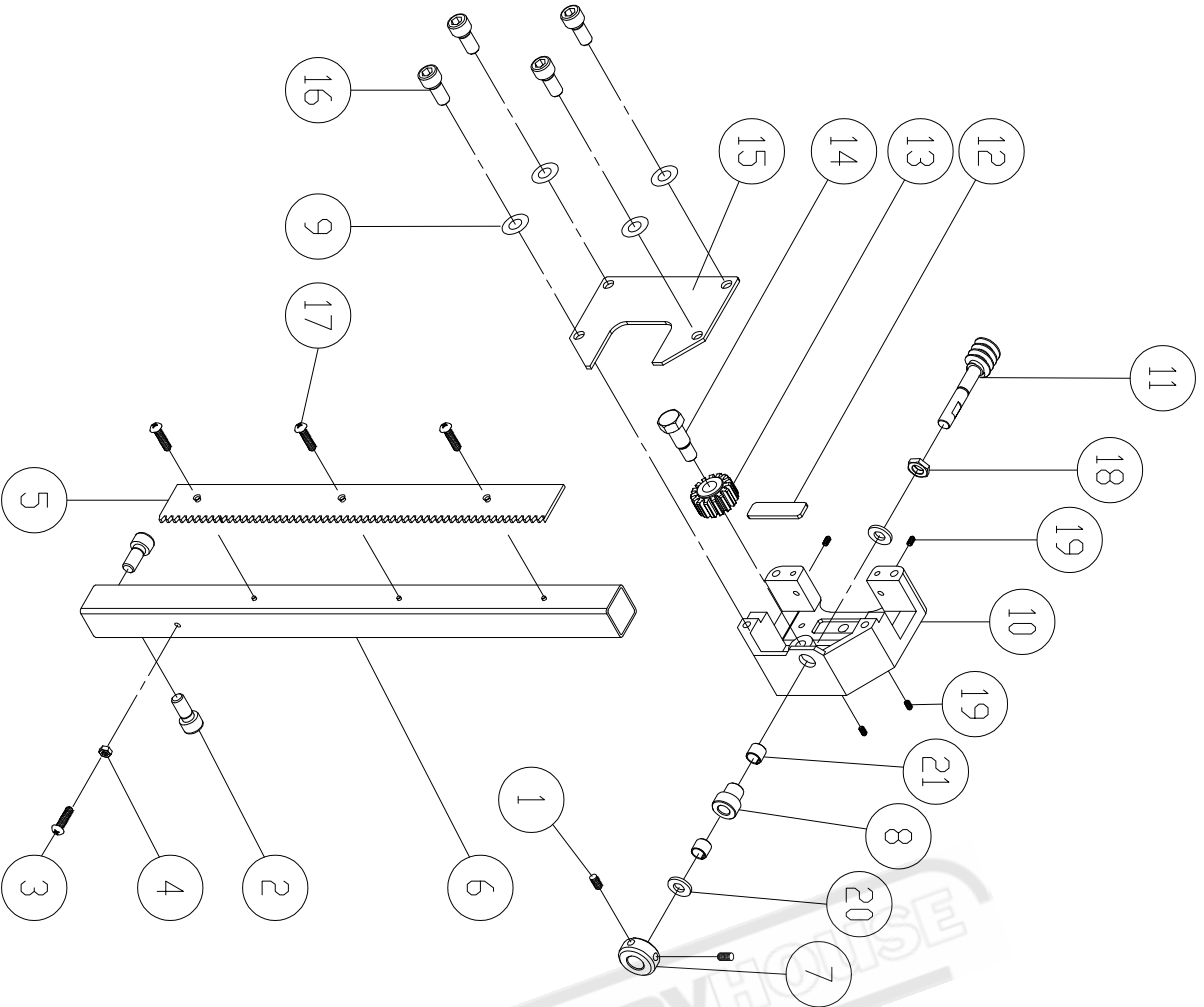

Item	Part ID	Description	Size	Qty
21	BD101201	BUSHING BEARING	DU 10x12	2
20	200069	FIBER WASHER		2
19	990306	SET BOLT	M7x10	4
18	136473	NUT	M16xP1.5	1
17	SN049200	COUNTER SUNK BOLT	M4x8	3
16	SR089400	HEX SOCKET BOLT	M8x16	4
15	135046	COVER		1
14	016320	FIXED BOLT		1
13	135049	GEAR		1
12	135062	FIXED PLATE		1
11	135033	WDRM CYLINDER		1
10	135050	GUIDE BRACKET		1
09	WS080000	SPRING WASHER	M8	4
08	136453	BUSHING		1
07	135015	LOCATE BUSHING		1
06	135047	UPPER GUIDE HOSE		1
05	135029	RACK		1
04	NH040700	NUT	M4	1
03	SP040200	PAN HEAD BOLT	M4x10	1
02	SR069400	HEX SOCKET BOLT	M6x16	2
01	SS050100	SET BOLT	M5x5	2

MODEL NO.: W434
PART NO.: AB135050 GUIDE BRACKET (ASM)