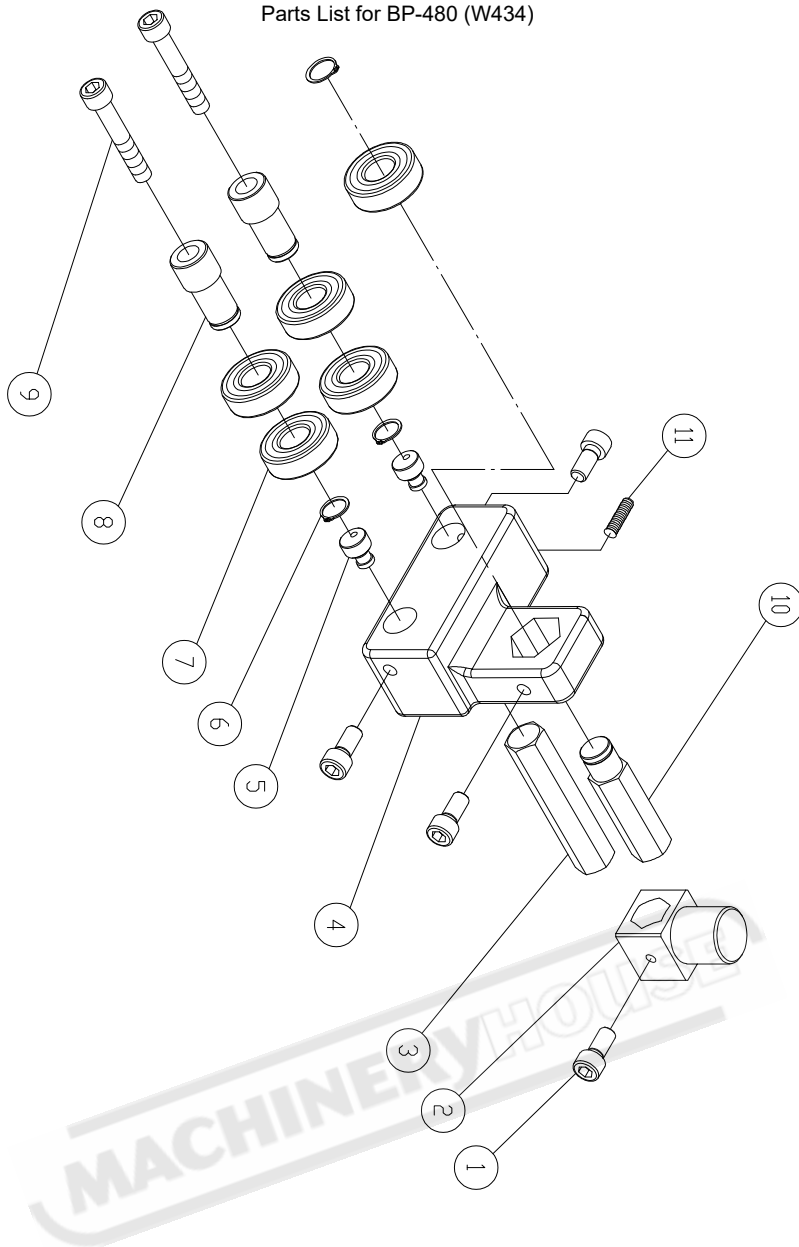

Item	Part ID	Description	Size	Qty
21	BD101201	BUSHING BEARING	DU 10x12	2
20	200069	FIBER WASHER		2
19	990306	SET BOLT	M7x10	4
18	136473	NUT	M16xP1.5	1
17	SN049200	COUNTER SUNK BOLT	M4x8	3
16	SR089400	HEX SOCKET BOLT	M8x16	4
15	135046	COVER		1
14	016320	FIXED BOLT		1
13	135049	GEAR		1
12	135062	FIXED PLATE		1
11	135033	WDRM CYLINDER		1
10	135050	GUIDE BRACKET		1
09	WS080000	SPRING WASHER	M8	4
08	136453	BUSHING		1
07	135015	LOCATE BUSHING		1
06	135047	UPPER GUIDE HOSE		1
05	135029	RACK		1
04	NH040700	NUT	M4	1
03	SP040200	PAN HEAD BOLT	M4x10	1
02	SR069400	HEX SOCKET BOLT	M6x16	2
01	SS050100	SET BOLT	M5x5	2

MODEL NO.: W434  
 PART NO.: AB135050 GUIDE BRACKET (ASM)

MODEL NO.: W434  
 PART NO.: AB135021-C TRUNNION SUPPORT BRACKET (ASM)

Item	Part ND	Description	Size	Qty
30	WF061310	FLAT WASHER	M6xØ13	2
29	135044	HANDLE		1
27	135078	POINTER		1
26	WF040808	FLAT WASHER	M4xØ8	2
25	135025	TRUNNION PLATE		2
24	SC081700	CARRIAGE BOLT	M8x85	1
22	WF081820	FLAT WASHER	M8xØ18	2
20	135052	GEAR PLATE		2
19	SC081600	CARRIAGE BOLT	M8x80	1
18	SP049100	PAN HEAD BOLT	M4x6	5
17	SR060400	HEX SOCKET BOLT	M6x20	1
16	SR061000	HEX SOCKET BOLT	M6x50	1
15	NL081300	NYLON NUT	M8	2
14	WS080000	SPRING WASHER	M8	1
12	135021	TRUNNION SUPPORT BRACKET		1
11	135061	SMALL GEAR		2
10	135063	KNDB SCREW		1
09	SJ100500	HEX SOCKET BOTTOM HEAD SCREW	M10x25	1
08	WS100000	SPRING WASHER	M10	1
07	135123	RIGHT COVER		1
06	BB60002A	BALL BEARING	6000ZZ	1
05	WF102005	FLAT WASHER	M10xØ20	2
04	135122	LEFT COVER		1
03	135009	ADJUST BOLT	M6	1
02	NH061000	NUT	M6	2
01	135045	ADJUST BLOCK		1