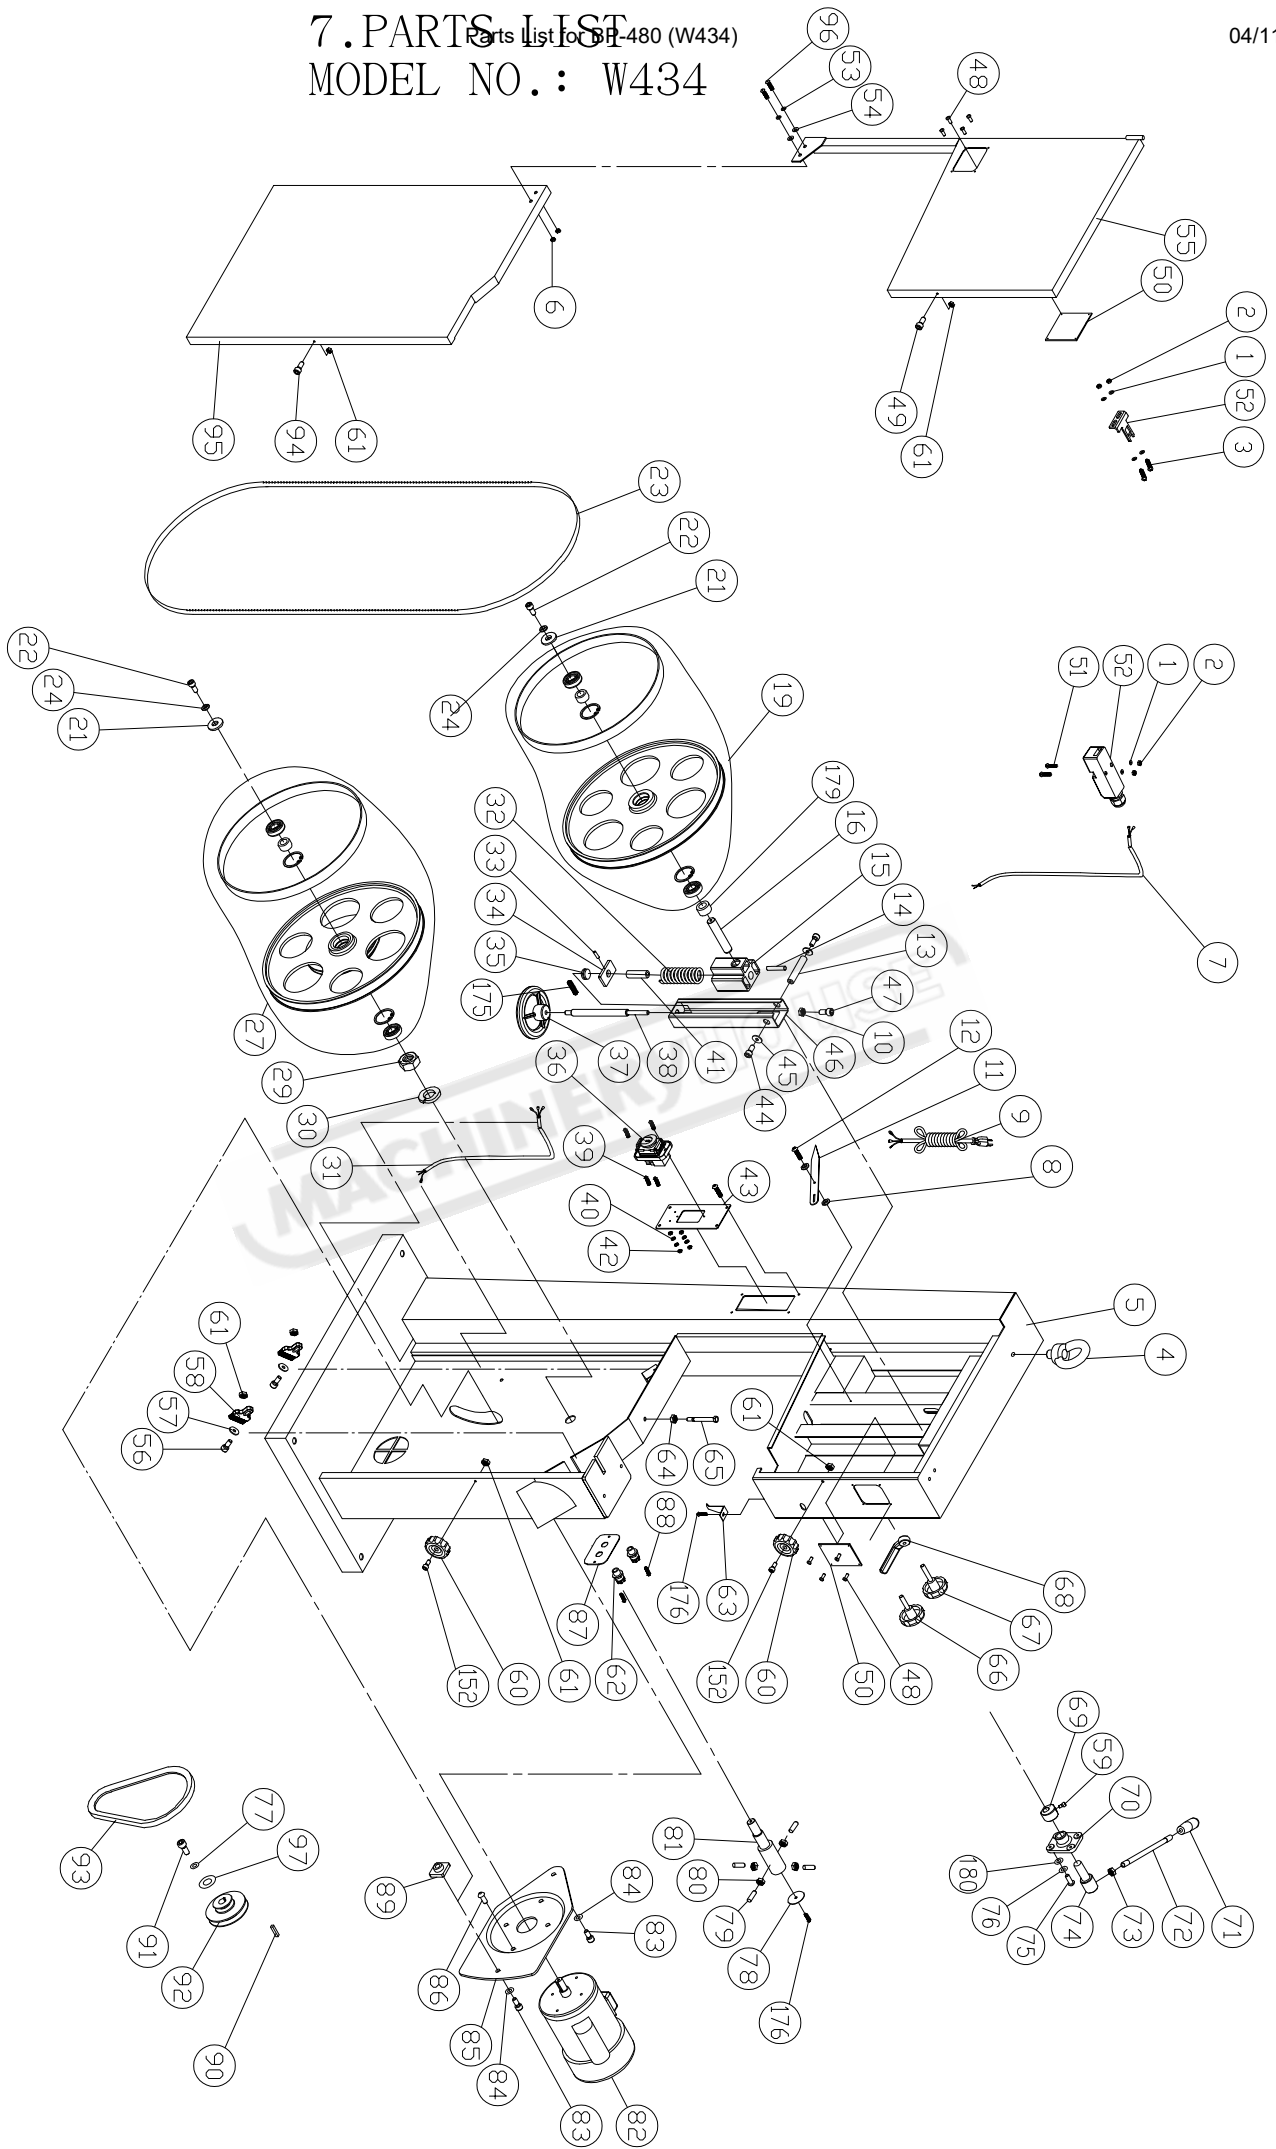

# 7. PARTS LIST

Parts List for CP-480 (W434)

## MODEL NO. : W434

ITEM	PART NO	DESCRIPTION	SIZE	Q`TY
1	WF040808	FLAT WASHER	M4x $\psi$ 8	6
2	NH040700	NUT	M4	4
3	SP040200	PAN HEAD BOLT	M4x8	2
4	995101	RING	M10	1
5	136208V	MACHINE BODY		1
6	NF050800	NUT	M5	2
7	IC135042	SWITCH CORD		1
8	WF061310	FLAT WASHER	M6x $\psi$ 13	2
9	IC135001	POWER CORD		1
10	NH061000	NUT	M6	1
11	135040	POINTER		1
12	135073	STEP SCREW		1
13	135012	UPPER SHAFT		1
14	PS053600	SPRING PIN	$\psi$ 5x36	1
15	135017	UPPER WHEEL SHAFT HINGE		1
16	135066	UPPER WHEEL SHAFT		1
19	AB136024T-PU	UPPER WHEEL	$\psi$ 19"	1
21	WF083030	FLAT WASHER	M8x $\psi$ 30	2
22	SR089400	HEX SOCKET BOLT	M8x16	2
23	136010	SAW BLADE	6PTI 143"/3632.2 $\pm$ 4.2x3/4"x0.5mm	1
24	WS080000	SPRING WASHER	M8	2
26	136065	TIRE		2
27	AB136022T-PU	LOWER WHEEL	$\psi$ 19"	1
29	NH633801	NUT	1"-14 UNF	1
30	WS630000	SPRING WASHER	1"	1
31	IM135001	MOTOR CORD		1
32	135032	SPRING		1
33	PS031600	SPRING PIN	$\psi$ 3x16	1
34	135042	LOCATE BLOCK		1
35	994301	BEARING	51201	1

ITEM	PART NO	DESCRIPTION	SIZE	Q`TY
66	135022	KNOB SCREW		1
67	135020	KNOB SCREW		1
68	135028	LOCATE HANDLE	M10	1
69	135030	CAM		1
70	135038	LOCATE BLOCK		1
71	620021	KNOB		1
72	620020	LEVER ROD		1
73	NH121900	NUT	M12	1
74	135036	SHAFT		1
75	SJ080400	HEX SOCKET BOTTOM HEAD SCREW	M8x20	4
76	WS080000	SPRING WASHER	M8	4
77	WS080000	SPRING WASHER	M8	1
78	135013	COVER		1
79	SS080400	SET SCREW	M8x20	4
80	NH081300	NUT	M8	4
81	135005	LOWER WHEEL SHAFT		1
82	MH135004	MOTOR	1.5HP	1
83	SR100500	HEX HEAD BOLT	M10x25	2
84	WS100000	SPRING WASHER	M10	2
85	135064	MOTOR BRACKET		1
86	SJ080400	HEX SOCKET BOTTOM HEAD SCREW	M8x20	4
87	135081	PLATE		1
88	SF050200	PAN HEAD BOLT W/FLANGE	M5x10	2
89	135065	LOCATE BLOCK		1
90	KS050535	KEY	5x5x35	1
91	SH080402	HEX HEAD BOLT	M8x20(L.H)	1
92	135008T	MOTOR PULLEY		1
93	LA420000	V-BELT	A42	1
94	SR060200	HEX SOCKET BOLT	M6x10	1
95	136167U	LOWER WHEEL COVER		1