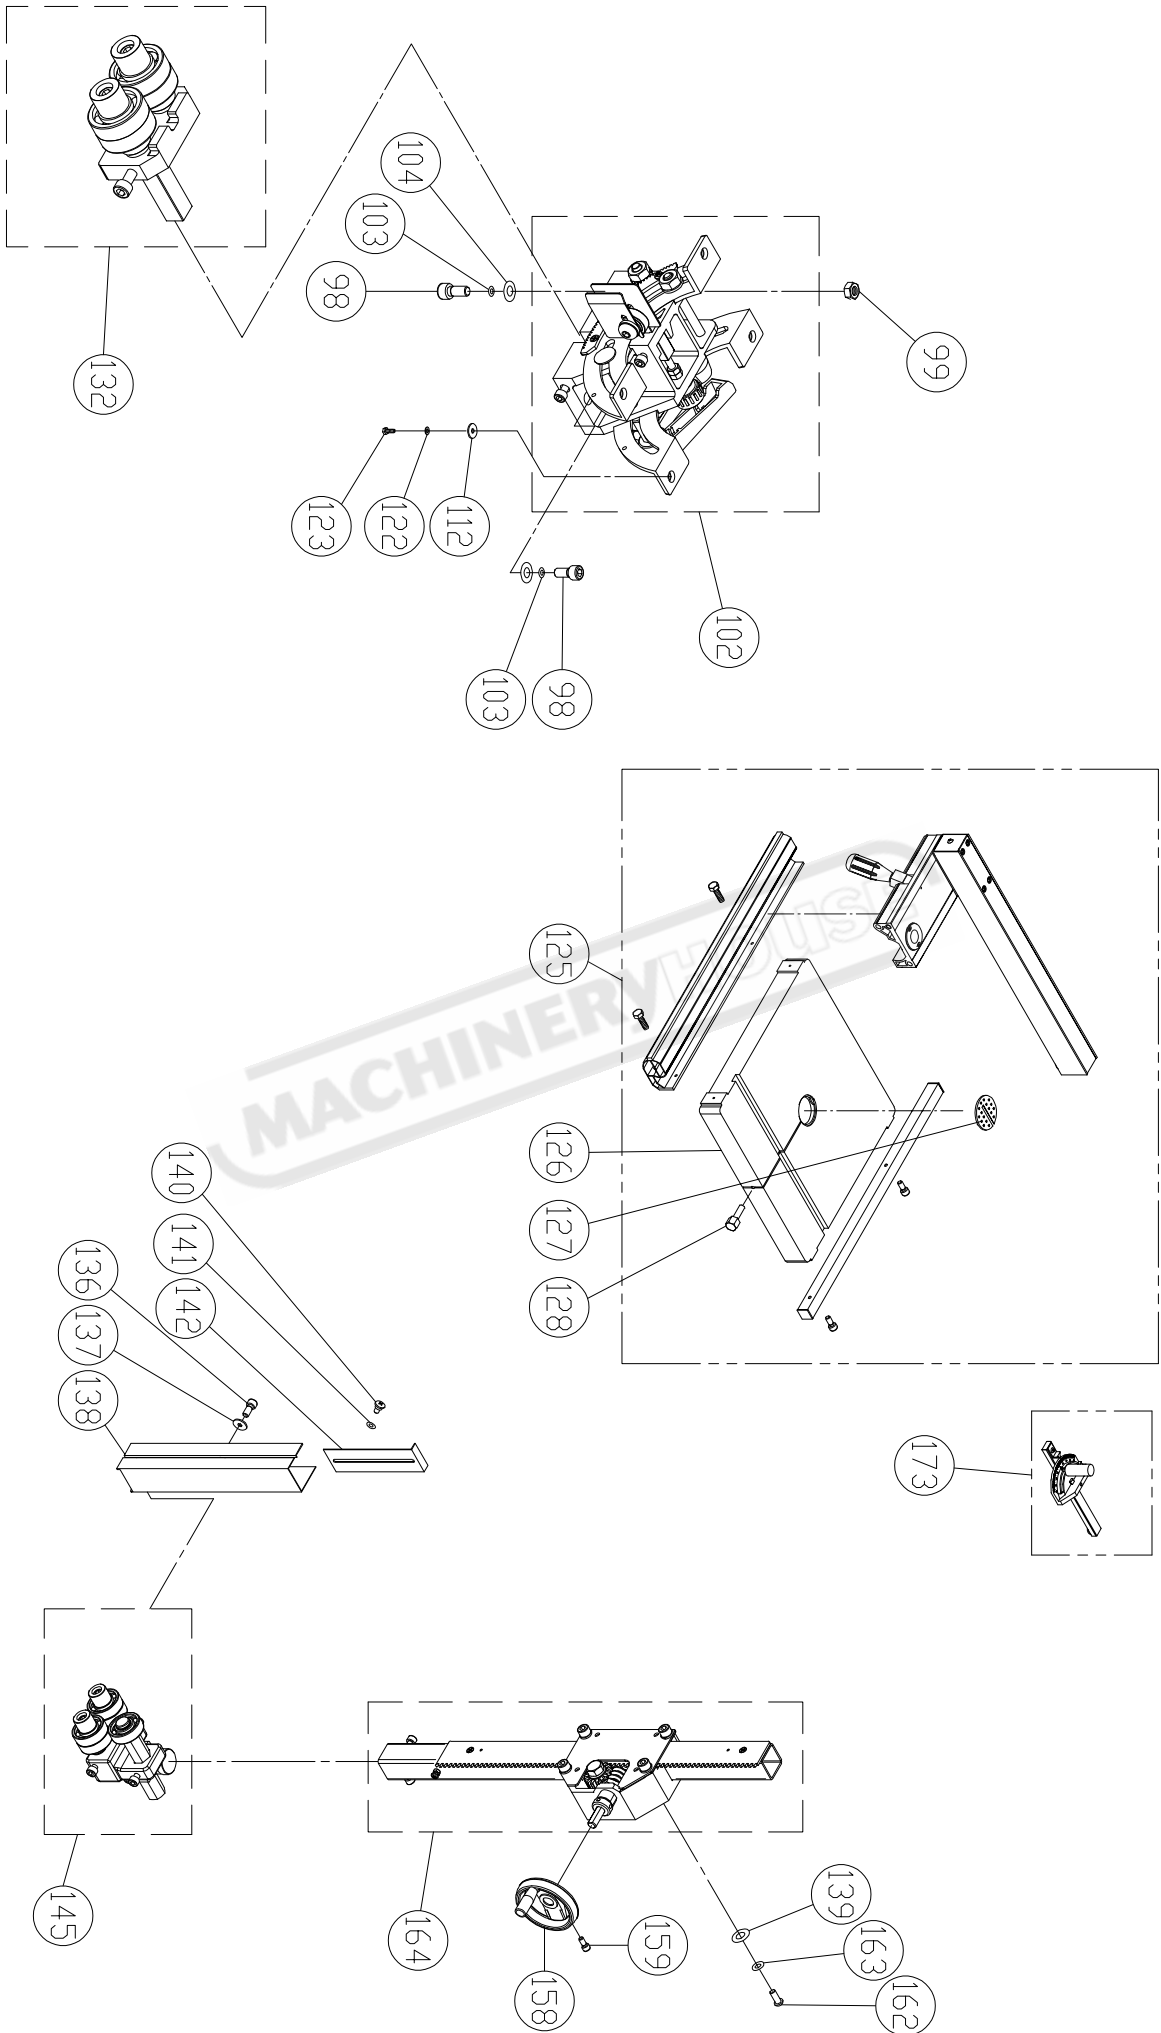

## MODEL NO. : W434

ITEM	PART NO	DESCRIPTION	SIZE	Q`TY
1	WF040808	FLAT WASHER	M4x $\psi$ 8	6
2	NH040700	NUT	M4	4
3	SP040200	PAN HEAD BOLT	M4x8	2
4	995101	RING	M10	1
5	136208V	MACHINE BODY		1
6	NF050800	NUT	M5	2
7	IC135042	SWITCH CORD		1
8	WF061310	FLAT WASHER	M6x $\psi$ 13	2
9	IC135001	POWER CORD		1
10	NH061000	NUT	M6	1
11	135040	POINTER		1
12	135073	STEP SCREW		1
13	135012	UPPER SHAFT		1
14	PS053600	SPRING PIN	$\psi$ 5x36	1
15	135017	UPPER WHEEL SHAFT HINGE		1
16	135066	UPPER WHEEL SHAFT		1
19	AB136024T-PU	UPPER WHEEL	$\psi$ 19"	1
21	WF083030	FLAT WASHER	M8x $\psi$ 30	2
22	SR089400	HEX SOCKET BOLT	M8x16	2
23	136010	SAW BLADE	6PTI 143"/3632.2 $\pm$ 4.2x3/4"x0.5mm	1
24	WS080000	SPRING WASHER	M8	2
26	136065	TIRE		2
27	AB136022T-PU	LOWER WHEEL	$\psi$ 19"	1
29	NH633801	NUT	1"-14 UNF	1
30	WS630000	SPRING WASHER	1"	1
31	IM135001	MOTOR CORD		1
32	135032	SPRING		1
33	PS031600	SPRING PIN	$\psi$ 3x16	1
34	135042	LOCATE BLOCK		1
35	994301	BEARING	51201	1

ITEM	PART NO	DESCRIPTION	SIZE	Q`TY
66	135022	KNOB SCREW		1
67	135020	KNOB SCREW		1
68	135028	LOCATE HANDLE	M10	1
69	135030	CAM		1
70	135038	LOCATE BLOCK		1
71	620021	KNOB		1
72	620020	LEVER ROD		1
73	NH121900	NUT	M12	1
74	135036	SHAFT		1
75	SJ080400	HEX SOCKET BOTTOM HEAD SCREW	M8x20	4
76	WS080000	SPRING WASHER	M8	4
77	WS080000	SPRING WASHER	M8	1
78	135013	COVER		1
79	SS080400	SET SCREW	M8x20	4
80	NH081300	NUT	M8	4
81	135005	LOWER WHEEL SHAFT		1
82	MH135004	MOTOR	1.5HP	1
83	SR100500	HEX HEAD BOLT	M10x25	2
84	WS100000	SPRING WASHER	M10	2
85	135064	MOTOR BRACKET		1
86	SJ080400	HEX SOCKET BOTTOM HEAD SCREW	M8x20	4
87	135081	PLATE		1
88	SF050200	PAN HEAD BOLT W/FLANGE	M5x10	2
89	135065	LOCATE BLOCK		1
90	KS050535	KEY	5x5x35	1
91	SH080402	HEX HEAD BOLT	M8x20(L.H)	1
92	135008T	MOTOR PULLEY		1
93	LA420000	V-BELT	A42	1
94	SR060200	HEX SOCKET BOLT	M6x10	1
95	136167U	LOWER WHEEL COVER		1