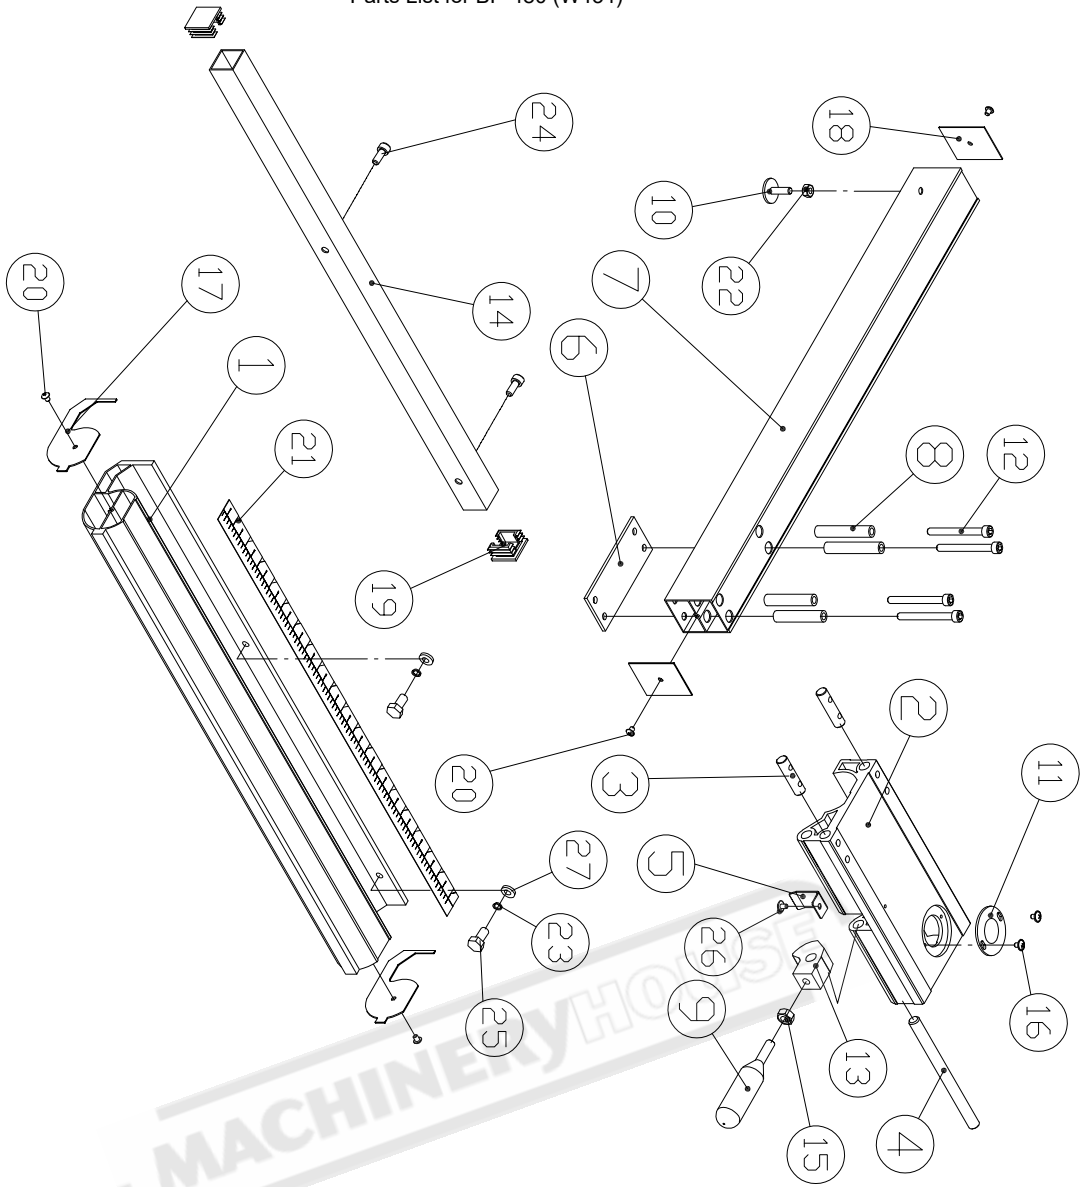

**MODEL NO.:W434**  
**PART NO.:AB135095A**  
**LOWER BLADE GUIDE SUPPORT (ASM)**

Item	Part NO	Description	Size	Qty
7	SR060700	HEX SOCKET BOLT	M6x35	2
6	136445	HANDLE BUSHING		2
5	BB620202A	BALL BEARING	6202ZZ	4
4	RS150000	RETAINING RING	S15	2
3	135124	BIAS SHAFT		2
2	SR069400	HEX SOCKET BOLT	M6x16	2
1	135125	LOWER BLADE GUIDE SUPPORT		1

MODEL NO.:W434  
 PART NO.:AB136024T-PU  
 UPPER WHEEL (ASM)

Item	Part NO	Description	Size	Qty
5	135039	BUSHING		1
4	136065	TIRE		1
3	RR470000	RETAINING RING	R47	2
2	136024T	UPPER WHEEL		1
1	BB620403	BALL BEARING	6204LLU	2

**MODEL NO.:W434**  
**PART NO.:AB198003 FENCE SET**

Item	Part ID	Description	Size	Q'ty
01	198022	FIXED BASE	710	1
02	198002	ADJUST BASE		1
03	198003	FIXED SHAFT		2
04	198005	SHAFT		1
05	198006	SPRING WASHER		1
06	198008	BRACKET	T=3	1
07	198024	SUPPORT TUBE	640	1
08	198010	INTERVAL SHEATH		4
09	198013	HANDLE		1
10	198012	ADJUST SCREW		1
11	198007	CONVEX		1
12	SR061203	HEX SOCKET BOLT	M6x60	4
13	198004	FIXED LUMP		1
14	198023	SQUARE TUBE	710	1
15	NH081300	NUT	M8	1
16	SF049100	PAN HEAD BOLR W/FLANGE	M4x6	2
17	198014	GUARD PIECE		2
18	198015	GUARD PIECE		2
19	198016	PLUGGED		2
20	ST039300	TAPPING SCREW	M3.5x12	4
21	LM000539	SCALE		1
22	NH061000	NUT	M6	1
23	WS060000	SPRING WASHER	M6	2
24	SR069400	HEX SOCKET BOLT	M6x16	2
25	SH060400	HEX HEAD BOLT	M6x20	2
26	SF049200	PAN HEAD BOLR W/FLANGE	M4x8	1
27	WF061310	FLAT WASHER	M6x13	2

**MODEL NO.:W434**  
**PART NO.:AB198101**  
**MITER GAUGE ASSY**

Item	Part NO	Description	Size	Qty
09	198105	HANDLE		1
08	198104	NYLON WASHER		1
07	198106	MITER GAUGE BODY		1
06	198107	STEEL PIN	ø6.5x10	1
05	SF059200	PAN HEAD BOLT W/FLANGE	M5x8	1
04	198103	POINTER		1
03	SN069200	COUNTER SUNK BOLT	M6x6	1
02	198102	GUIDE PIECE		1
01	198101	GUIDE BAR		1