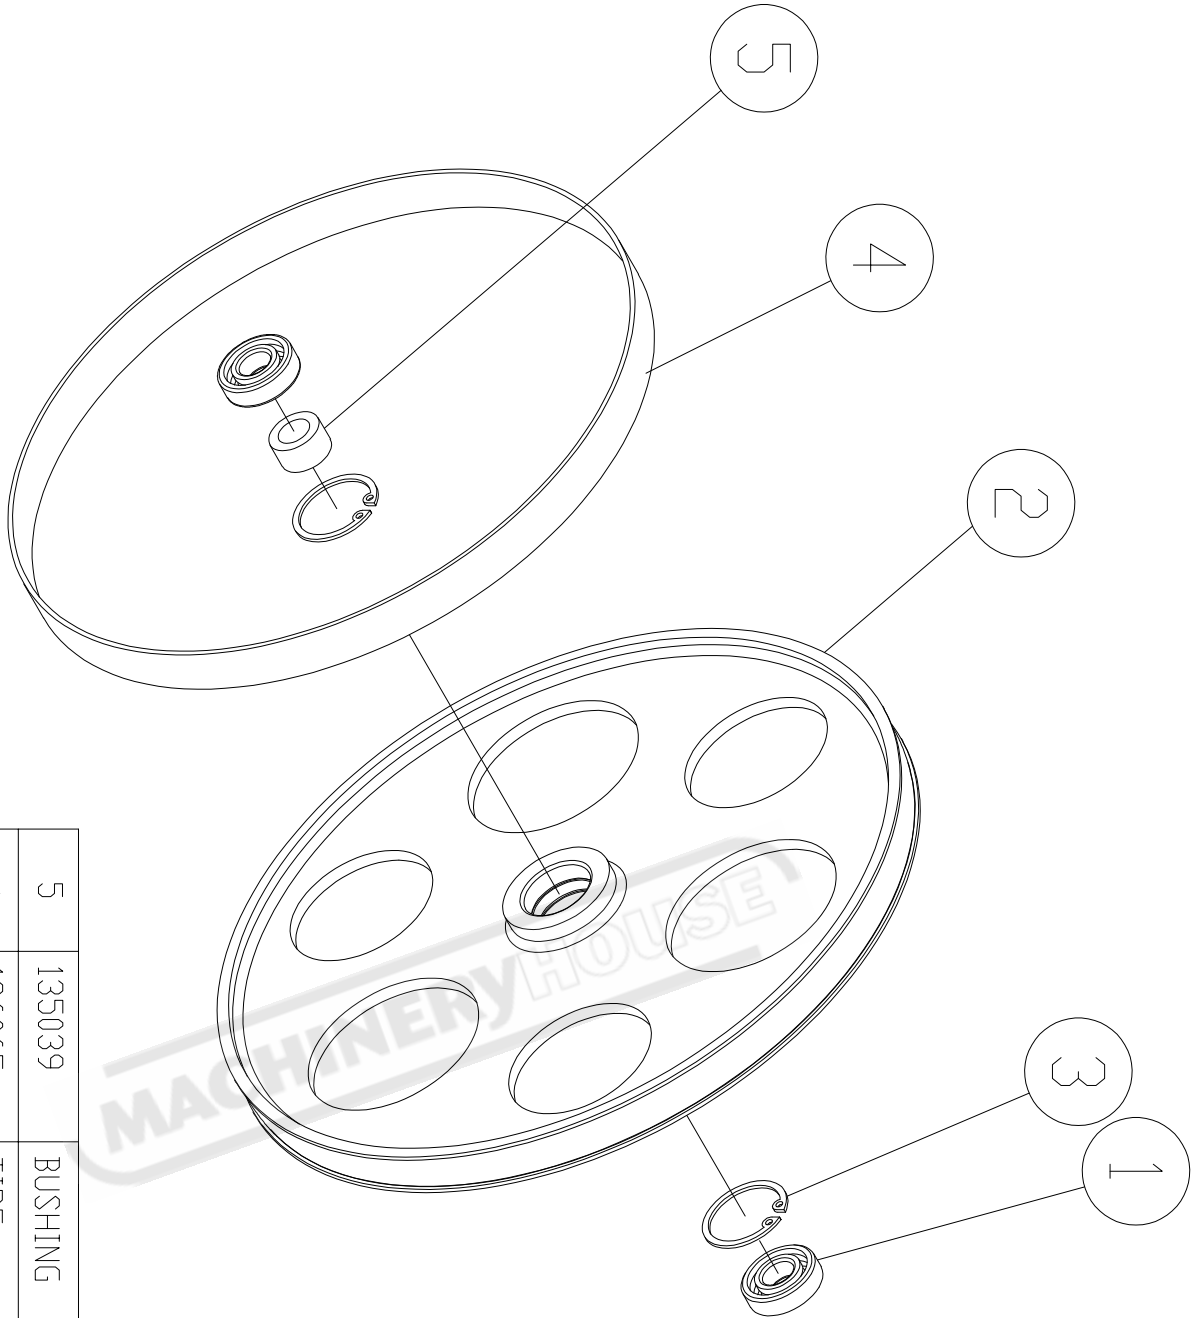

MODEL NO.:W434
PART NO.:AB136024T-PU
UPPER WHEEL (ASM)

Item	Part NO	Description	Size	Qty
5	135039	BUSHING		1
4	136065	TIRE		1
3	RR470000	RETAINING RING	R47	2
2	136024T	UPPER WHEEL		1
1	BB620403	BALL BEARING	6204LLU	2