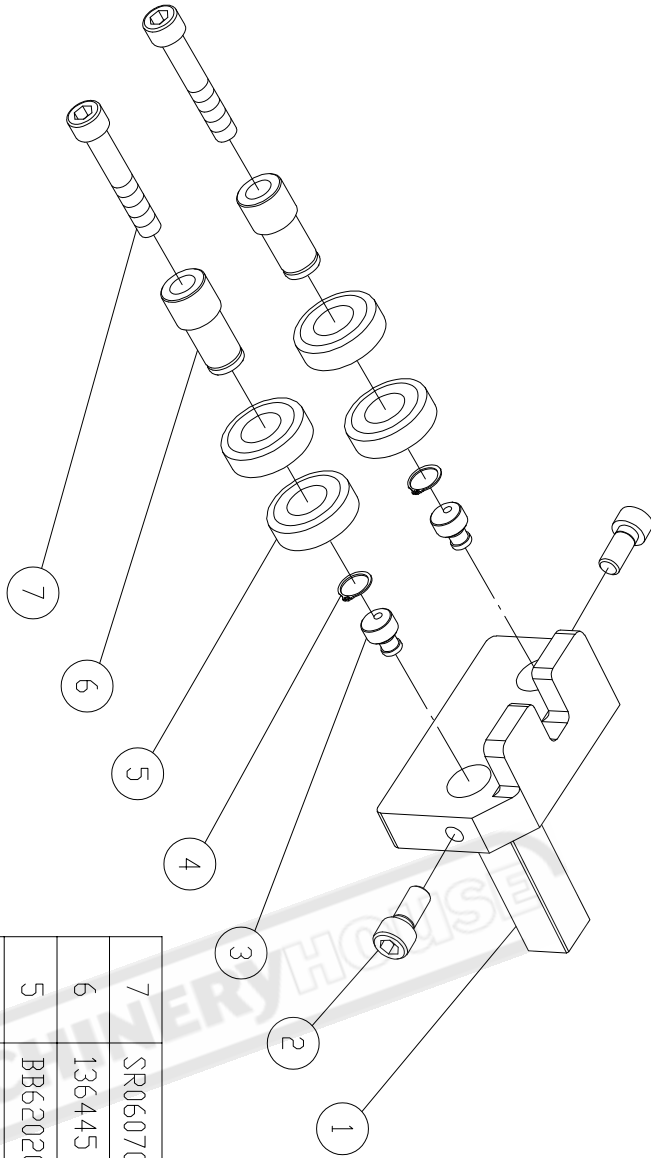

MODEL NO.:W434
PART NO.:AB135095A
LOWER BLADE GUIDE SUPPORT (ASM)

Item	Part NO	Description	Size	Qty
7	SR060700	HEX SOCKET BOLT	M6x35	2
6	136445	HANDLE BUSHING		2
5	BB620202A	BALL BEARING	6202ZZ	4
4	RS150000	RETAINING RING	S15	2
3	135124	BIAS SHAFT		2
2	SR069400	HEX SOCKET BOLT	M6x16	2
1	135125	LOWER BLADE GUIDE SUPPORT		1