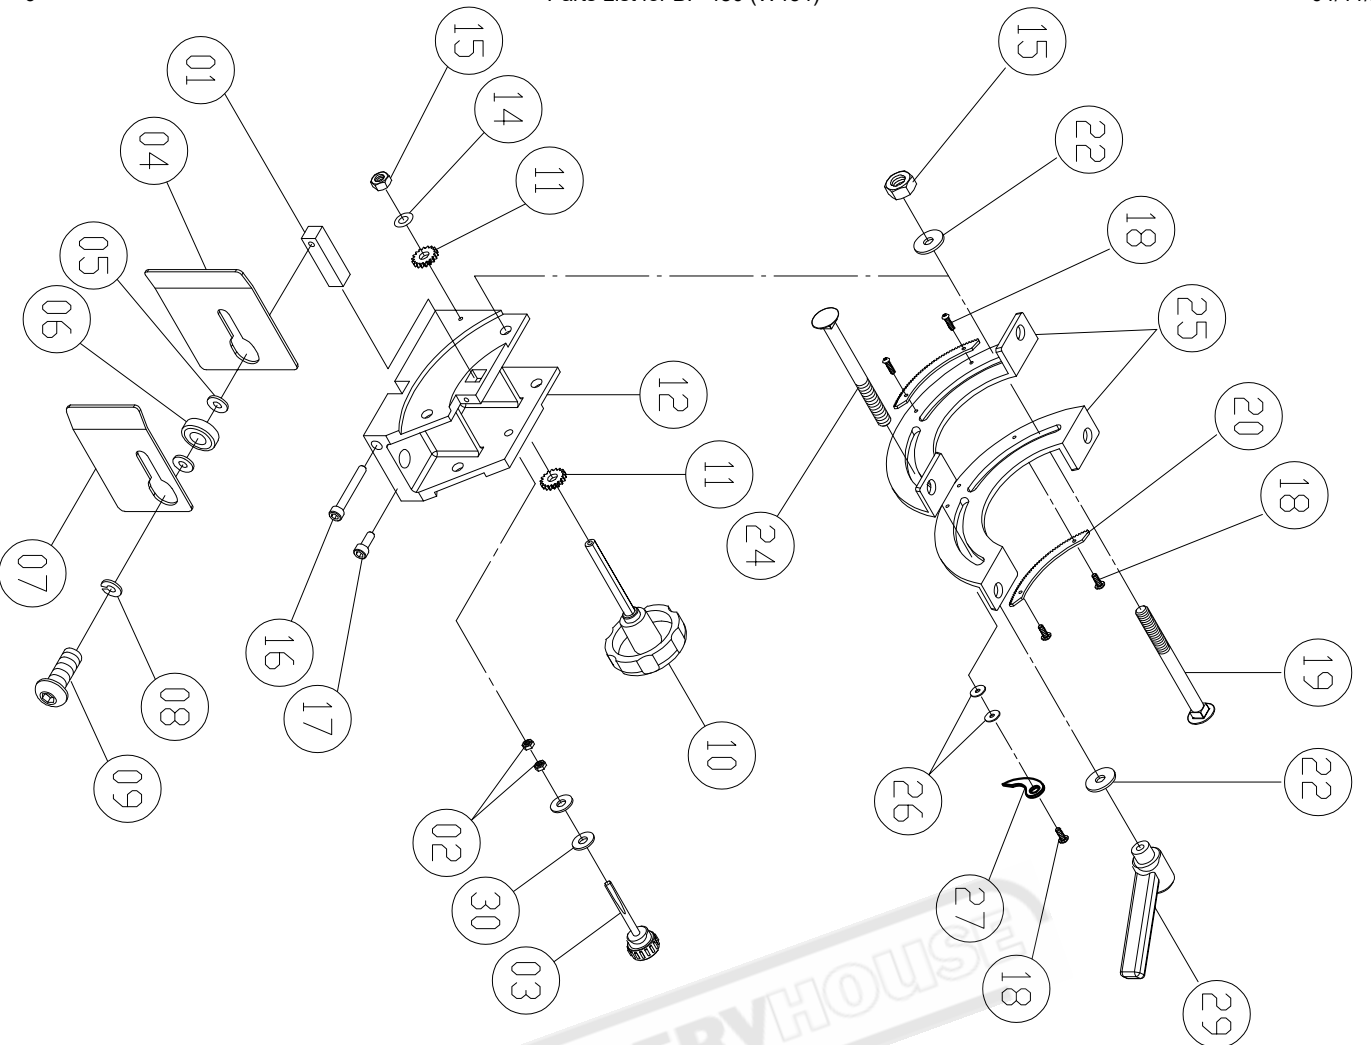

MODEL NO.: W434
PART NO.: AB135021-C TRUNNION SUPPORT BRACKET (ASM)

Item	Part ND	Description	Size	Qty
30	WF061310	FLAT WASHER	M6xØ13	2
29	135044	HANDLE		1
27	135078	POINTER		1
26	WF040808	FLAT WASHER	M4xØ8	2
25	135025	TRUNNION PLATE		2
24	SC081700	CARRIAGE BOLT	M8x85	1
22	WF081820	FLAT WASHER	M8xØ18	2
20	135052	GEAR PLATE		2
19	SC081600	CARRIAGE BOLT	M8x80	1
18	SP049100	PAN HEAD BOLT	M4x6	5
17	SR060400	HEX SOCKET BOLT	M6x20	1
16	SR061000	HEX SOCKET BOLT	M6x50	1
15	NL081300	NYLON NUT	M8	2
14	WS080000	SPRING WASHER	M8	1
12	135021	TRUNNION SUPPORT BRACKET		1
11	135061	SMALL GEAR		2
10	135063	KNDB SCREW		1
09	SJ100500	HEX SOCKET BOTTOM HEAD SCREW	M10x25	1
08	WS100000	SPRING WASHER	M10	1
07	135123	RIGHT COVER		1
06	BB60002A	BALL BEARING	6000ZZ	1
05	WF102005	FLAT WASHER	M10xØ20	2
04	135122	LEFT COVER		1
03	135009	ADJUST BOLT	M6	1
02	NH061000	NUT	M6	2
01	135045	ADJUST BLOCK		1