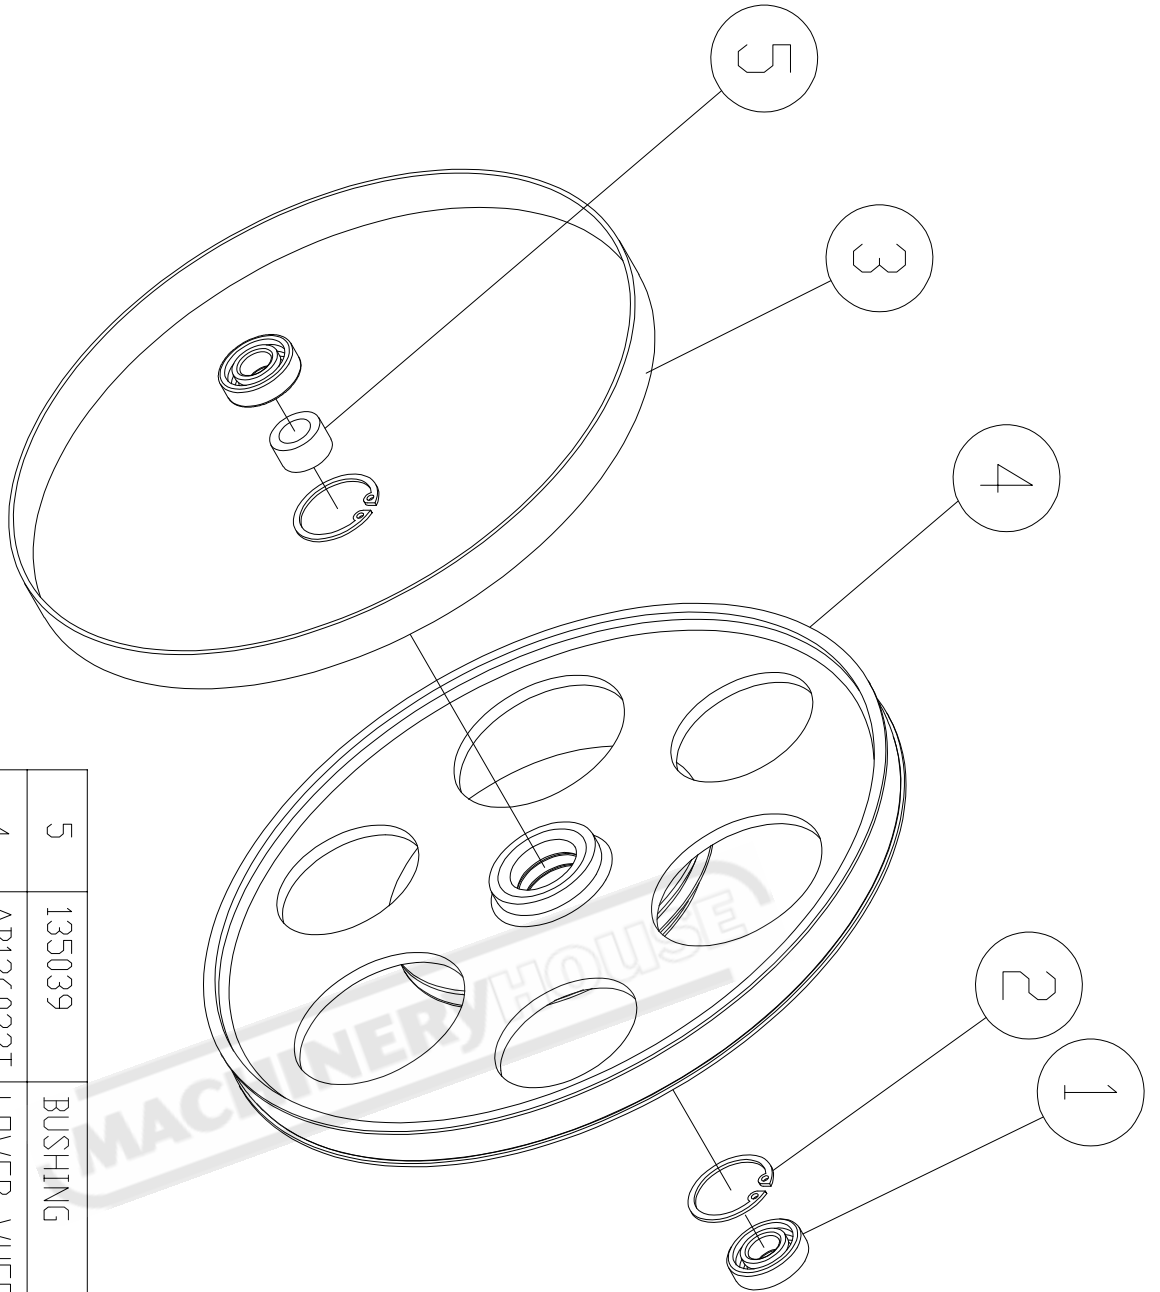

MODEL NO.:W434
PART NO.:AB136022T-PU
LOWER WHEEL (ASM)

Item	Part No	Description	Size	Qty
5	135039	BUSHING		1
4	AB136023T	LOWER WHEEL ASM		1
3	136065	TIRE		1
2	RR470000	RETAINING RING	R47	2
1	BB620403	BALL BEARING	6204LLU	2