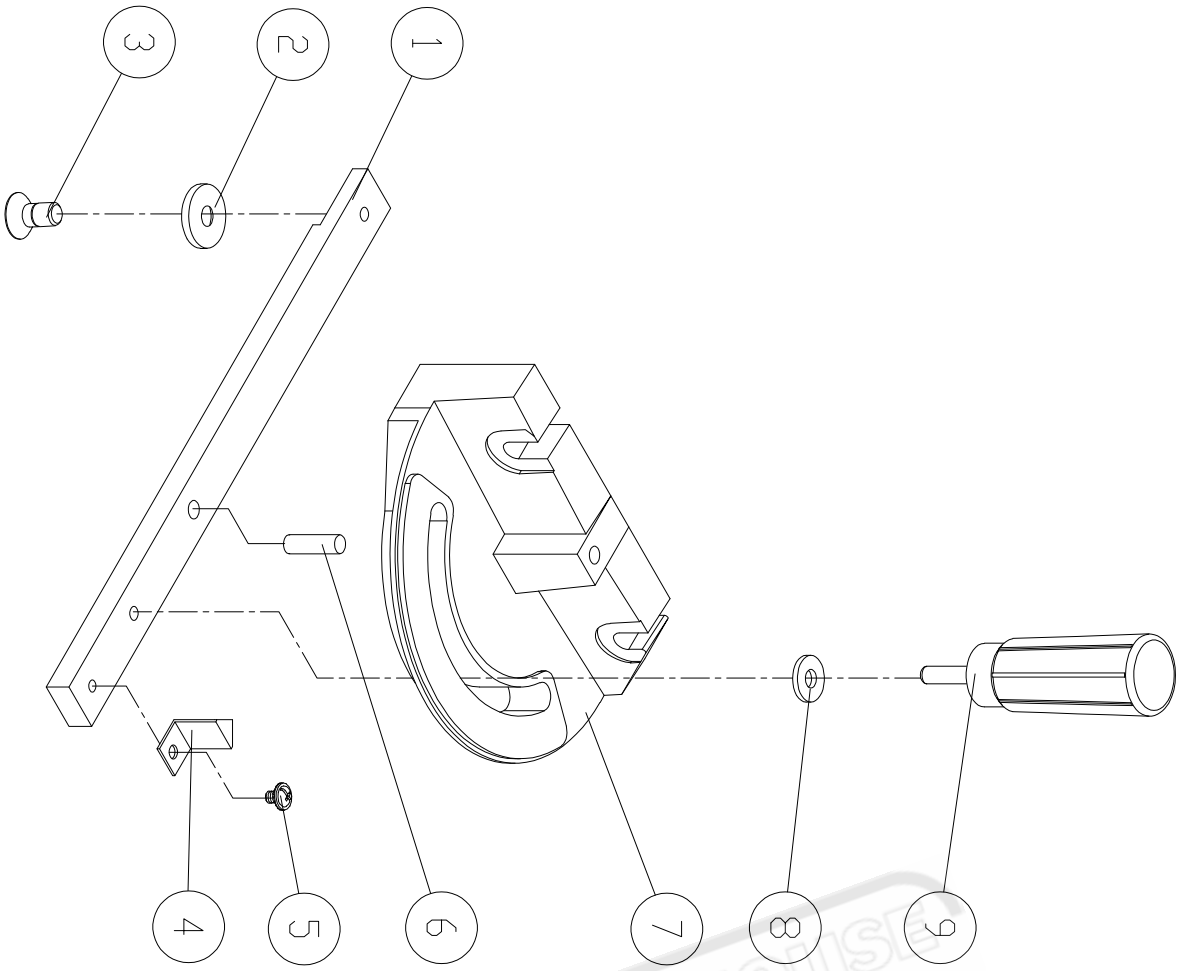

MODEL NO.:W434  
 PART NO.:AB136024T-PU  
 UPPER WHEEL (ASM)

Item	Part NO	Description	Size	Qty
5	135039	BUSHING		1
4	136065	TIRE		1
3	RR470000	RETAINING RING	R47	2
2	136024T	UPPER WHEEL		1
1	BB620403	BALL BEARING	6204LLU	2

MODEL NO.:W434  
 PART NO.:AB136022T-PU  
 LOWER WHEEL (ASM)

Item	Part No	Description	Size	Qty
5	135039	BUSHING		1
4	AB136023T	LOWER WHEEL ASM		1
3	136065	TIRE		1
2	RR470000	RETAINING RING	R47	2
1	BB620403	BALL BEARING	6204LLU	2

**MODEL NO.:W434**  
**PART NO.:AB198003 FENCE SET**

Item	Part ID	Description	Size	Q'ty
01	198022	FIXED BASE	710	1
02	198002	ADJUST BASE		1
03	198003	FIXED SHAFT		2
04	198005	SHAFT		1
05	198006	SPRING WASHER		1
06	198008	BRACKET	T=3	1
07	198024	SUPPORT TUBE	640	1
08	198010	INTERVAL SHEATH		4
09	198013	HANDLE		1
10	198012	ADJUST SCREW		1
11	198007	CONVEX		1
12	SR061203	HEX SOCKET BOLT	M6x60	4
13	198004	FIXED LUMP		1
14	198023	SQUARE TUBE	710	1
15	NH081300	NUT	M8	1
16	SF049100	PAN HEAD BOLR W/FLANGE	M4x6	2
17	198014	GUARD PIECE		2
18	198015	GUARD PIECE		2
19	198016	PLUGGED		2
20	ST039300	TAPPING SCREW	M3.5x12	4
21	LM000539	SCALE		1
22	NH061000	NUT	M6	1
23	WS060000	SPRING WASHER	M6	2
24	SR069400	HEX SOCKET BOLT	M6x16	2
25	SH060400	HEX HEAD BOLT	M6x20	2
26	SF049200	PAN HEAD BOLR W/FLANGE	M4x8	1
27	WF061310	FLAT WASHER	M6x13	2

**MODEL NO.:W434**  
**PART NO.:AB198101**  
**MITER GAUGE ASSY**

Item	Part NO	Description	Size	Qty
09	198105	HANDLE		1
08	198104	NYLON WASHER		1
07	198106	MITER GAUGE BODY		1
06	198107	STEEL PIN	ø6.5x10	1
05	SF059200	PAN HEAD BOLT W/FLANGE	M5x8	1
04	198103	POINTER		1
03	SN069200	COUNTER SUNK BOLT	M6x6	1
02	198102	GUIDE PIECE		1
01	198101	GUIDE BAR		1